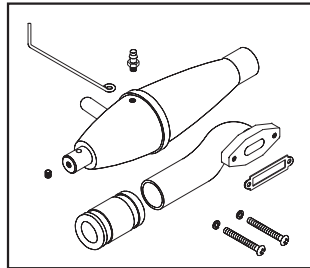

PD6079 RR SHOCK TOWER

PD6080 FR SHOCK TOWER

PD6081 SERVO SAVER TOP PLATE

PD6082 TRANSMISSION BRACE

PD6083 MAIN CHASSIS

PD6084 THROTTLE / BRAKE LINKAGE

PD6085 SERVO SAVER LINKAGE

PD6086 CENTER MT / BRAKE