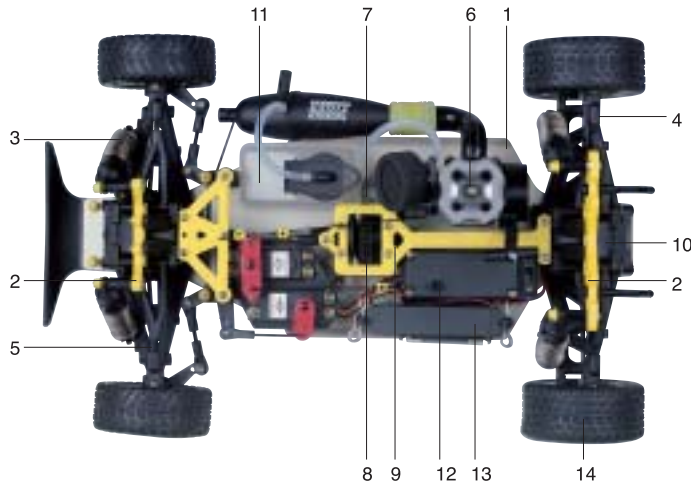

1/10 OFF-ROAD, 4WD RALLY CAR. SSR

1. 6061T6 ANODIZED ALUMINUM CHASSIS
2. COMPOSITE SHOCK TOWERS, FRONT/REAR
3. LARGE CAPACITY, OIL FILLED, COMPOSITE SHOCKS
4. EXTRA LONG SUSPENSION ARM
5. ADJUSTABLE FR/RR CAMBER
6. PRO-15BX PULL START ENGINE WITH TUNED PIPE
7. 2-SPEED TRANSMISSION
8. SHAFT DRIVEN, 4WD DRIVE TRAIN
9. DISC BRAKE SYSTEM
10. DURABLE GEAR DIFFERENTIALS, FRONT/REAR
11. REGULATION SIZE, 75CC FUEL TANK
12. SEALED, LARGE RECEIVER BOX
13. QUICK CHANGE RECEIVER BATTERY CLIP
14. RALLY STYLE WHEELS & TIRES

- Factory assembled with painted body.
- Double wishbone suspension, front / rear.
- Oil filled composite shocks.
- Universal drive shaft, front.
- Dog bone and drive axle, center / rear.
- 2-speed transmission.
- Gear differential, front / rear.
- Single disc brake system.
- Sealed receiver box.
- PRO-15BX(P) pull-start engine.
- Performance manifold & tuned pipe.
- Rally tires and wheels.
- Three Lexan body styles:
  - Saxo
  - 206
  - Imprezza.

Specifications:	
Length:	390mm
Width:	260mm
Height:	160mm
Wheelbase:	275mm
Weight:	1800g, dry