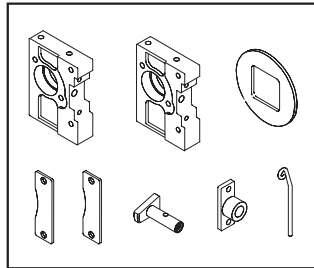

PD6079 RR SHOCK TOWER

PD6080 FR SHOCK TOWER

PD6081 SERVO SAVER TOP PLATE

PD6082 TRANSMISSION BRACE

PD6083 MAIN CHASSIS

PD6084 THROTTLE / BRAKE LINKAGE

PD6085 SERVO SAVER LINKAGE

PD6086 CENTER MT / BRAKE