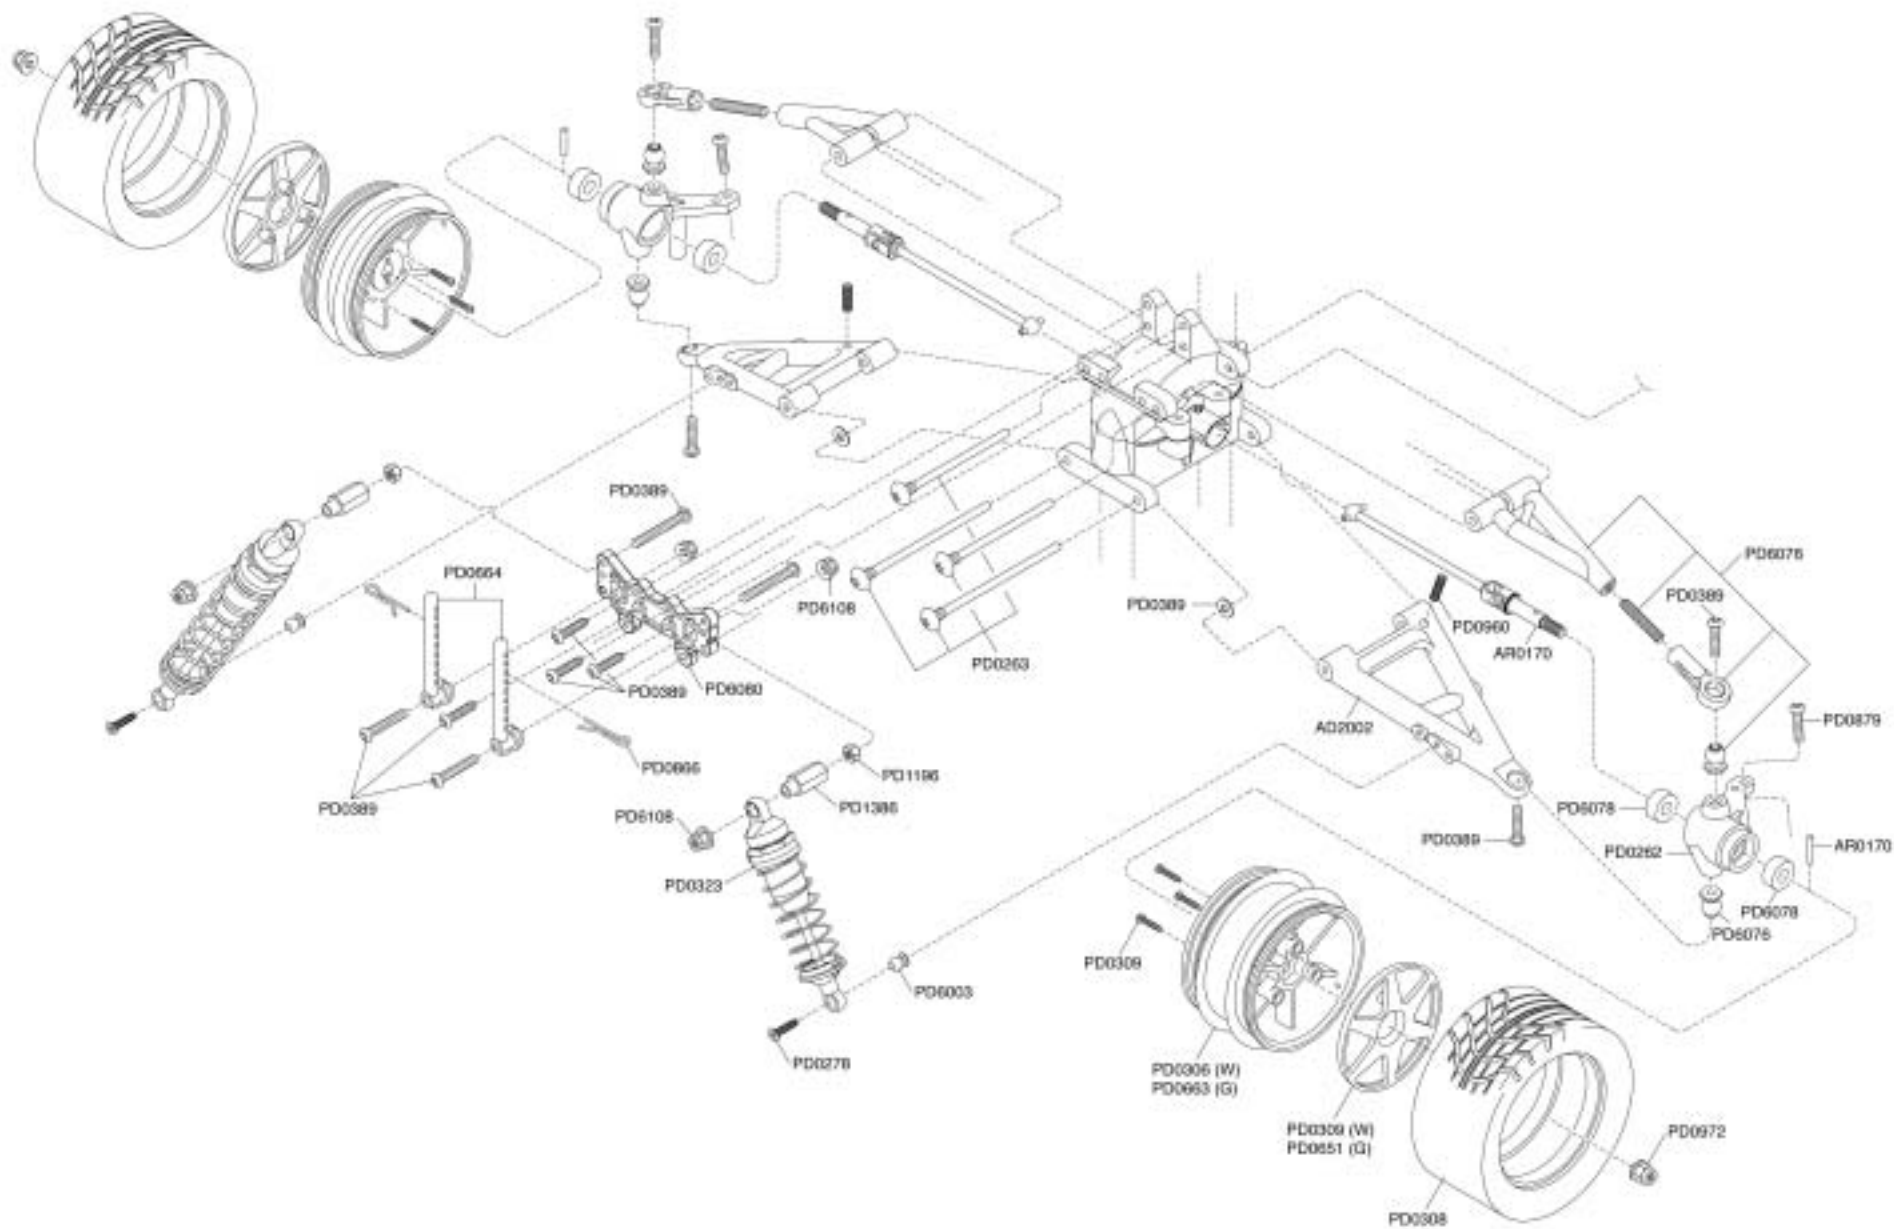

PARTS CATALOG FOR SSR SPORT ARTR & RTR CAR

Imprezza.
■ No.6704

206
■ No.6705

Saxo
■ No.6706

**1/10 OFF-ROAD,
4WD RALLY CAR.**

SSR

Manufactured by **THUNDER TIGER CORPORATION**
Distributed in North America by **ACE HOBBY DISTRIBUTORS, INC.**

<http://www.thundertiger.com>
<http://www.acehobby.com>

FRONT ASSEMBLY

NI Not Included

SSR SPORT ARTR/RTR PARTS LIST

9262 1/10 AIR CLEANER,
DUAL FOAM

AD1531 REAR AXLE

AD2001 RR LOWER ARM (2)

AD2002 FR LOWER ARM (2)

AD2012 BUMPER

AR0170 FR UNIVERSAL SHAFTS

PD0167 FR TORQUE ROD

PD0177 1/10 CLUTCH SHOE /
SPRING, 2 SHOE BLACK

PD0179 1/10 FLYWHEEL,
2 SHOE

PD0225 ANTENNA BAG

PD0254 TRANSMISSION CASE

PD0259 SERVO SAVER SET