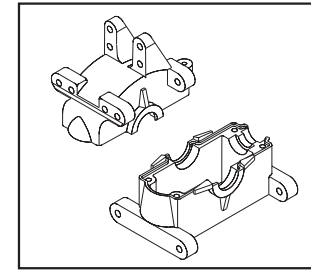

AD2012 BUMPER

AR0170 FR UNIVERSAL SHAFTS

PD0167 FR TORQUE ROD

PD0177 1/10 CLUTCH SHOE /
SPRING, 2 SHOE BLACK

PD0179 1/10 FLYWHEEL,
2 SHOE

PD0225 ANTENNA BAG

PD0254 TRANSMISSION CASE

PD0259 SERVO SAVER SET

PD0262 FRONT KNUCKLE

PD0263 SUSPENSION
HINGE PIN

PD0264 REAR HUB

PD0267 DRIVE CUP

PD0271 DIFFERENTIAL SET

PD0306 1/10 WHEELS, WHITE
PD0663 1/10 WHEEL SET, GOLD

PD0308 1/10 TIRES

PD0309 1/10 WHEEL COVER, WHITE
PD0651 1/10 WHEEL COVER, GOLD

PD0323 FRONT SHOCK SET

PD0324 REAR SHOCK SET

PD0569 RX BOX / BATT POST

PD0644 2-SPEED CLUTCH BELL

SSR SPORT ARTR/RTR PARTS LIST

PD0646 2-SPEED SPUR

PD0647 2-SPEED METAL PARTS

PD0664 BODY POSTS