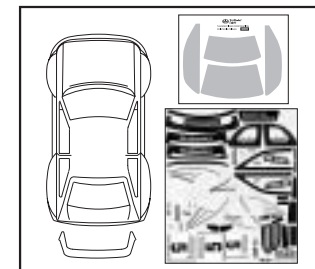

PD1016 1/10 ENGINE MOUNT,
PULL-START

PD1386 SHOCK STANDOFF

PD1389 FUEL TANK, 75CC

PD6003 PILLOE BALL

PD6018 REAR AXLE / NUT

PD6025 DIFFERENTIAL GASKET

PD6027 LEXAN BODY,
IMPREZA

PD6028 DECAL, IMPREZA