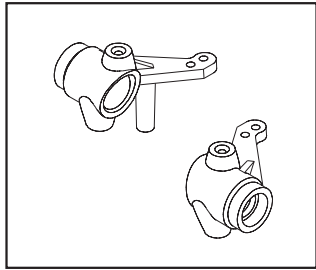

AD2012 BUMPER

AR0170 FR UNIVERSAL SHAFTS

PD0167 FR TORQUE ROD

PD0177 1/10 CLUTCH SHOE /
SPRING, 2 SHOE BLACK

PD0179 1/10 FLYWHEEL,
2 SHOE

PD0225 ANTENNA BAG

PD0254 TRANSMISSION CASE

PD0259 SERVO SAVER SET