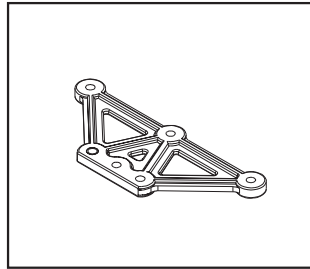

PD6036 DECAL,
CITROEN SAXO

PD6037 LEXAN BODY & DECAL
SET, CITROEN SAXO

PD6038 PAINTED BODY SET,
CITROEN SAXO

PD6076 FRONT UPPER ARM

PD6077 DIFF BEARING SET

PD6078 AXLE BEARING SET

SSR SPORT ARTR/RTR PARTS LIST

PD6079 RR SHOCK TOWER

PD6080 FR SHOCK TOWER

PD6081 SERVO SAVER TOP PLATE

PD6082 TRANSMISSION BRACE

PD6083 MAIN CHASSIS

PD6084 THROTTLE / BRAKE LINKAGE

PD6085 SERVO SAVER LINKAGE

PD6086 CENTER MT / BRAKE