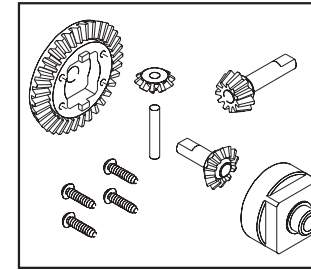

AD2012 BUMPER

AR0170 FR UNIVERSAL SHAFTS

PD0167 FR TORQUE ROD

PD0177 1/10 CLUTCH SHOE /
SPRING, 2 SHOE BLACK

PD0179 1/10 FLYWHEEL,
2 SHOE

PD0225 ANTENNA BAG

PD0254 TRANSMISSION CASE

PD0259 SERVO SAVER SET

PD0262 FRONT KNUCKLE

PD0263 SUSPENSION
HINGE PIN

PD0264 REAR HUB

PD0267 DRIVE CUP

PD0271 DIFFERENTIAL SET

PD0306 1/10 WHEELS, WHITE
PD0663 1/10 WHEEL SET, GOLD

PD0308 1/10 TIRES

PD0309 1/10 WHEEL COVER, WHITE
PD0651 1/10 WHEEL COVER, GOLD

PD0323 FRONT SHOCK SET

PD0324 REAR SHOCK SET

PD0569 RX BOX / BATT POST

PD0644 2-SPEED CLUTCH BELL

SSR SPORT ARTR/RTR PARTS LIST

PD0646 2-SPEED SPUR

PD0647 2-SPEED METAL PARTS

PD0664 BODY POSTS