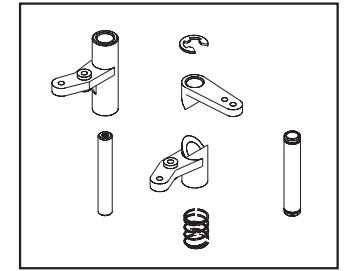

AD2012 BUMPER

AR0170 FR UNIVERSAL SHAFTS

PD0167 FR TORQUE ROD

PD0177 1/10 CLUTCH SHOE /
SPRING, 2 SHOE BLACK

PD0179 1/10 FLYWHEEL,
2 SHOE

PD0225 ANTENNA BAG

PD0254 TRANSMISSION CASE

PD0259 SERVO SAVER SET