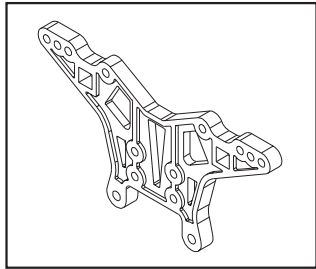

PD6036 DECAL,
CITROEN SAXO

PD6037 LEXAN BODY & DECAL
SET, CITROEN SAXO

PD6038 PAINTED BODY SET,
CITROEN SAXO

PD6076 FRONT UPPER ARM

PD6077 DIFF BEARING SET

PD6078 AXLE BEARING SET

SSR SPORT ARTR/RTR PARTS LIST

PD6079 RR SHOCK TOWER

PD6080 FR SHOCK TOWER

PD6081 SERVO SAVER TOP PLATE

PD6082 TRANSMISSION BRACE

PD6083 MAIN CHASSIS

PD6084 THROTTLE / BRAKE LINKAGE

PD6085 SERVO SAVER LINKAGE

PD6086 CENTER MT / BRAKE