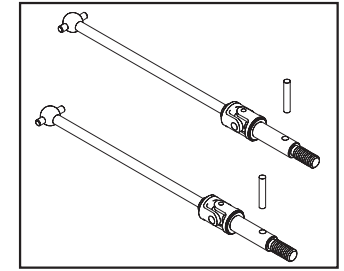

AR0170 FR UNIVERSAL SHAFTS