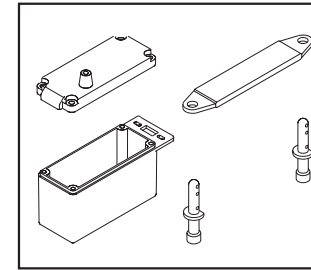

PD0262 FRONT KNUCKLE

PD0263 SUSPENSION
HINGE PIN

PD0264 REAR HUB

PD0267 DRIVE CUP

PD0271 DIFFERENTIAL SET

PD0306 1/10 WHEELS, WHITE
PD0663 1/10 WHEEL SET, GOLD

PD0308 1/10 TIRES

PD0309 1/10 WHEEL COVER, WHITE
PD0651 1/10 WHEEL COVER, GOLD

PD0323 FRONT SHOCK SET

PD0324 REAR SHOCK SET

PD0569 RX BOX / BATT POST

PD0644 2-SPEED CLUTCH BELL

SSR SPORT ARTR/RTR PARTS LIST

PD0646 2-SPEED SPUR

PD0647 2-SPEED METAL PARTS

PD0664 BODY POSTS