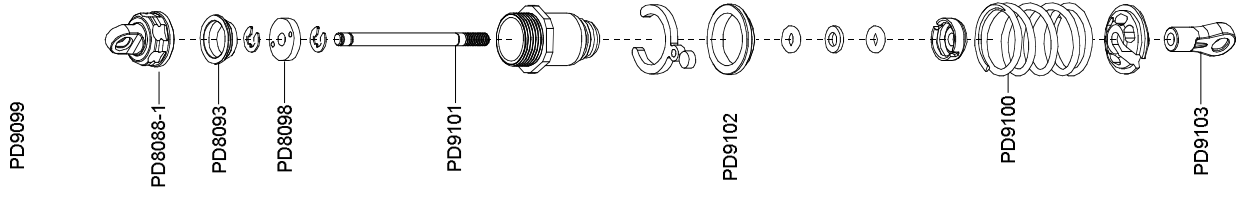

CHASSIS ASSEMBLY

Batteries Not Included
此套件不含電池

2 SPEED ASSEMBLY

BELLCRANK ASSEMBLY

SHOCK ASSEMBLY

ENGINE ASSEMBLY

TOMAHAWK VX PART LIST

PD7712 SHOCK CAP
天線

PD8088-1 SHOCK CAP
避震器上蓋

PD8093 SHOCK BLADDER
避震器空氣活門

PD8098 SHOCK PISTON SET
活塞

PD9051 DIFFERENTIAL CASE
差速器本體

PD9052 REAR BULK SET
後差速箱上下蓋組

PD9053 FRONT BULK SET
前差速箱上下蓋組

PD9054 OUTDRIVE CUP SET
傳動軸套

PD9055 DIFFERENTIAL GEAR SET
差速組齒輪