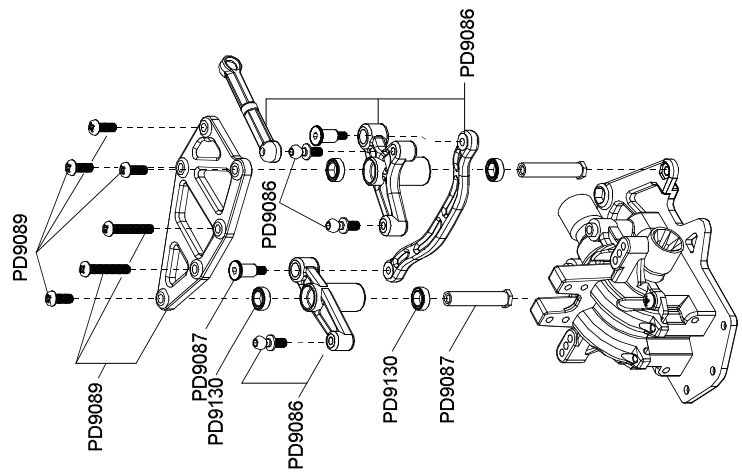

CHASSIS ASSEMBLY

Batteries Not Included
此套件不含電池

2 SPEED ASSEMBLY

BELLCRANK ASSEMBLY

SHOCK ASSEMBLY

ENGINE ASSEMBLY

TOMAHAWK VX PART LIST

PD7712 SHOCK CAP
天線

PD8088-1 SHOCK CAP
避震器上蓋

PD8093 SHOCK BLADDER
避震器空氣活門

PD8098 SHOCK PISTON SET
活塞

PD9051 DIFFERENTIAL CASE
差速器本體

PD9052 REAR BULK SET
後差速箱上下蓋組

PD9053 FRONT BULK SET
前差速箱上下蓋組

PD9054 OUTDRIVE CUP SET
傳動軸套

PD9055 DIFFERENTIAL GEAR SET
差速組齒輪

PD9057 DRIVE PINION SET 13T
差速小傘齒 (13T)

PD9058 DIFF SPUR GEAR 34T
差速大傘齒 (34T)

PD9059 ONE WAY BEARING SET
單向軸承座組

PD9060 1ST/2ND SPUR GEAR
主齒輪組

PD9061 2 SPD. CLUTCH HUB
兩段變速本體

PD9062 2 SPD. CLUTCH SET
甩片座組

PD9063 2 SPD. DRIVE SHAFT
兩段變速軸

TOMAHAWK VX PART LIST

PD9072 BUMPER SET
前防撞板

PD9073 URETHANE BUMPER
防撞泡綿

PD9074 SHOCK TOWER SET
避震器支架

PD9075 FRONT SUSP. ARMS
前擺臂組

PD9076 REAR SUSP. ARMS
後擺臂組

PD9077 STEERING BLOCK SET
轉向臂

PD9078 CASTER BLOCK SET
C型座組