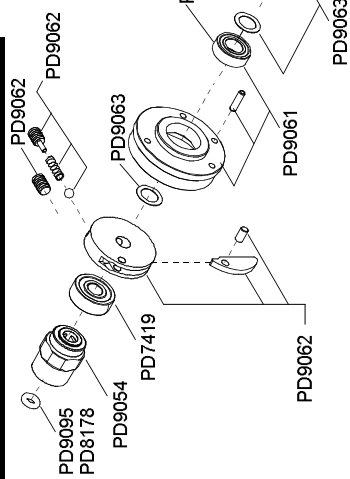

CHASSIS ASSEMBLY

Batteries Not Included
此套件不含電池

2 SPEED ASSEMBLY

BELLCRANK ASSEMBLY

SHOCK ASSEMBLY

ENGINE ASSEMBLY

TOMAHAWK VX PART LIST

PD7712 SHOCK CAP
天線

PD8088-1 SHOCK CAP
避震器上蓋

PD8093 SHOCK BLADDER
避震器空氣活門

PD8098 SHOCK PISTON SET
活塞

PD9051 DIFFERENTIAL CASE
差速器本體

PD9052 REAR BULK SET
後差速箱上下蓋組

PD9053 FRONT BULK SET
前差速箱上下蓋組

PD9054 OUTDRIVE CUP SET
傳動軸套

PD9055 DIFFERENTIAL GEAR SET
差速組齒輪

PD9064 CTR DIFF. COVER
中差座上蓋

PD9065 CTR DIFF. MOUNT
中差座

PD9066 DISC BRAKE SET
剎車組

PD9067 2 SPD. CLUTCH BELL
離合器罩

PD9068 FLY WHEEL
飛輪組

PD9069 1ST/2ND PINION GEAR
離合器齒輪

PD9070 CLUTCH SHOE SET
離合器甩塊組

PD9071 ENGINE MOUNT
引擎固定座

TOMAHAWK VX PART LIST

PD9072 BUMPER SET
前防撞板

PD9073 URETHANE BUMPER
防撞泡綿

PD9074 SHOCK TOWER SET
避震器支架

PD9075 FRONT SUSP. ARMS
前擺臂組

PD9076 REAR SUSP. ARMS
後擺臂組

PD9077 STEERING BLOCK SET
轉向臂

PD9078 CASTER BLOCK SET
C型座組