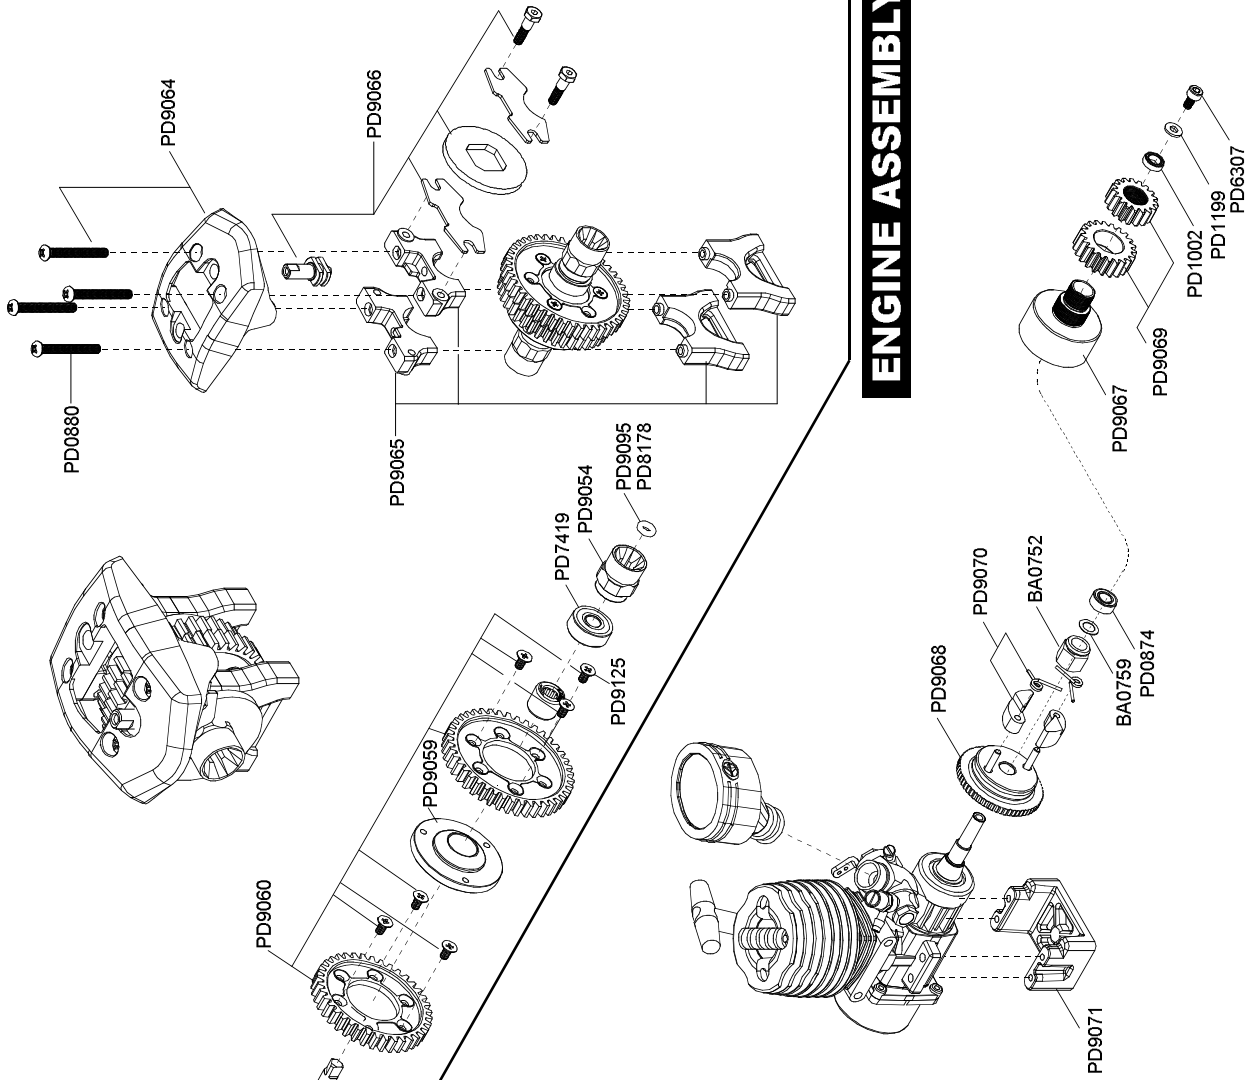

CHASSIS ASSEMBLY

Batteries Not Included
此套件不含電池

2 SPEED ASSEMBLY

BELLCRANK ASSEMBLY

SHOCK ASSEMBLY

ENGINE ASSEMBLY

TOMAHAWK VX PART LIST

PD7712 SHOCK CAP
天線

PD8088-1 SHOCK CAP
避震器上蓋

PD8093 SHOCK BLADDER
避震器空氣活門

PD8098 SHOCK PISTON SET
活塞

PD9051 DIFFERENTIAL CASE
差速器本體

PD9052 REAR BULK SET
後差速箱上下蓋組

PD9053 FRONT BULK SET
前差速箱上下蓋組

PD9054 OUTDRIVE CUP SET
傳動軸套

PD9055 DIFFERENTIAL GEAR SET
差速組齒輪

TOMAHAWK VX PART LIST

PD9072 BUMPER SET
前防撞板

PD9073 URETHANE BUMPER
防撞泡綿

PD9074 SHOCK TOWER SET
避震器支架

PD9075 FRONT SUSP. ARMS
前擺臂組

PD9076 REAR SUSP. ARMS
後擺臂組

PD9077 STEERING BLOCK SET
轉向臂

PD9078 CASTER BLOCK SET
C型座組

PD9079 FRONT UNINI SHAFT
前傳動軸

PD9080 OUTER HINGE PIN SET
軸承針組

PD9081 UPPER LINK SET
拉桿組

PD9082 SUSP. ARM MOUNT BUSHING
擺臂軸套

PD9083 INNER HINGE PIN SET
擺臂軸

PD9084 FRONT TOE PLATE
前投影板(0°)

PD9085 REAR TOE PLATE
後投影板(2.5°)