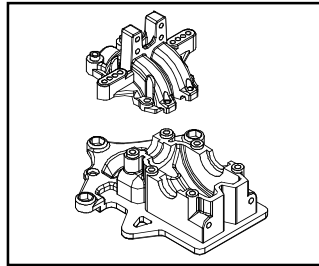

CHASSIS ASSEMBLY

Batteries Not Included
此套件不含電池

2 SPEED ASSEMBLY

BELLCRANK ASSEMBLY

SHOCK ASSEMBLY

ENGINE ASSEMBLY

TOMAHAWK VX PART LIST

PD7712 SHOCK CAP
天線

PD8088-1 SHOCK CAP
避震器上蓋

PD8093 SHOCK BLADDER
避震器空氣活門

PD8098 SHOCK PISTON SET
活塞

PD9051 DIFFERENTIAL CASE
差速器本體

PD9052 REAR BULK SET
後差速箱上下蓋組

PD9053 FRONT BULK SET
前差速箱上下蓋組

PD9054 OUTDRIVE CUP SET
傳動軸套

PD9055 DIFFERENTIAL GEAR SET
差速組齒輪

PD9057 DRIVE PINION SET 13T
差速小傘齒 (13T)

PD9058 DIFF SPUR GEAR 34T
差速大傘齒 (34T)

PD9059 ONE WAY BEARING SET
單向軸承座組

PD9060 1ST/2ND SPUR GEAR
主齒輪組

PD9061 2 SPD. CLUTCH HUB
兩段變速本體

PD9062 2 SPD. CLUTCH SET
甩片座組

PD9063 2 SPD. DRIVE SHAFT
兩段變速軸