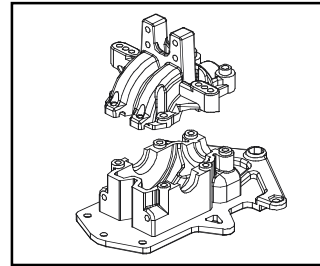

CHASSIS ASSEMBLY

Batteries Not Included
此套件不含電池

2 SPEED ASSEMBLY

BELLCRANK ASSEMBLY

SHOCK ASSEMBLY

ENGINE ASSEMBLY

TOMAHAWK VX PART LIST

PD7712 SHOCK CAP
天線

PD8088-1 SHOCK CAP
避震器上蓋

PD8093 SHOCK BLADDER
避震器空氣活門

PD8098 SHOCK PISTON SET
活塞

PD9051 DIFFERENTIAL CASE
差速器本體

PD9052 REAR BULK SET
後差速箱上下蓋組

PD9053 FRONT BULK SET
前差速箱上下蓋組

PD9054 OUTDRIVE CUP SET
傳動軸套

PD9055 DIFFERENTIAL GEAR SET
差速組齒輪

PD9057 DRIVE PINION SET 13T
差速小傘齒 (13T)

PD9058 DIFF SPUR GEAR 34T
差速大傘齒 (34T)

PD9059 ONE WAY BEARING SET
單向軸承座組

PD9060 1ST/2ND SPUR GEAR
主齒輪組

PD9061 2 SPD. CLUTCH HUB
兩段變速本體

PD9062 2 SPD. CLUTCH SET
甩片座組

PD9063 2 SPD. DRIVE SHAFT
兩段變速軸