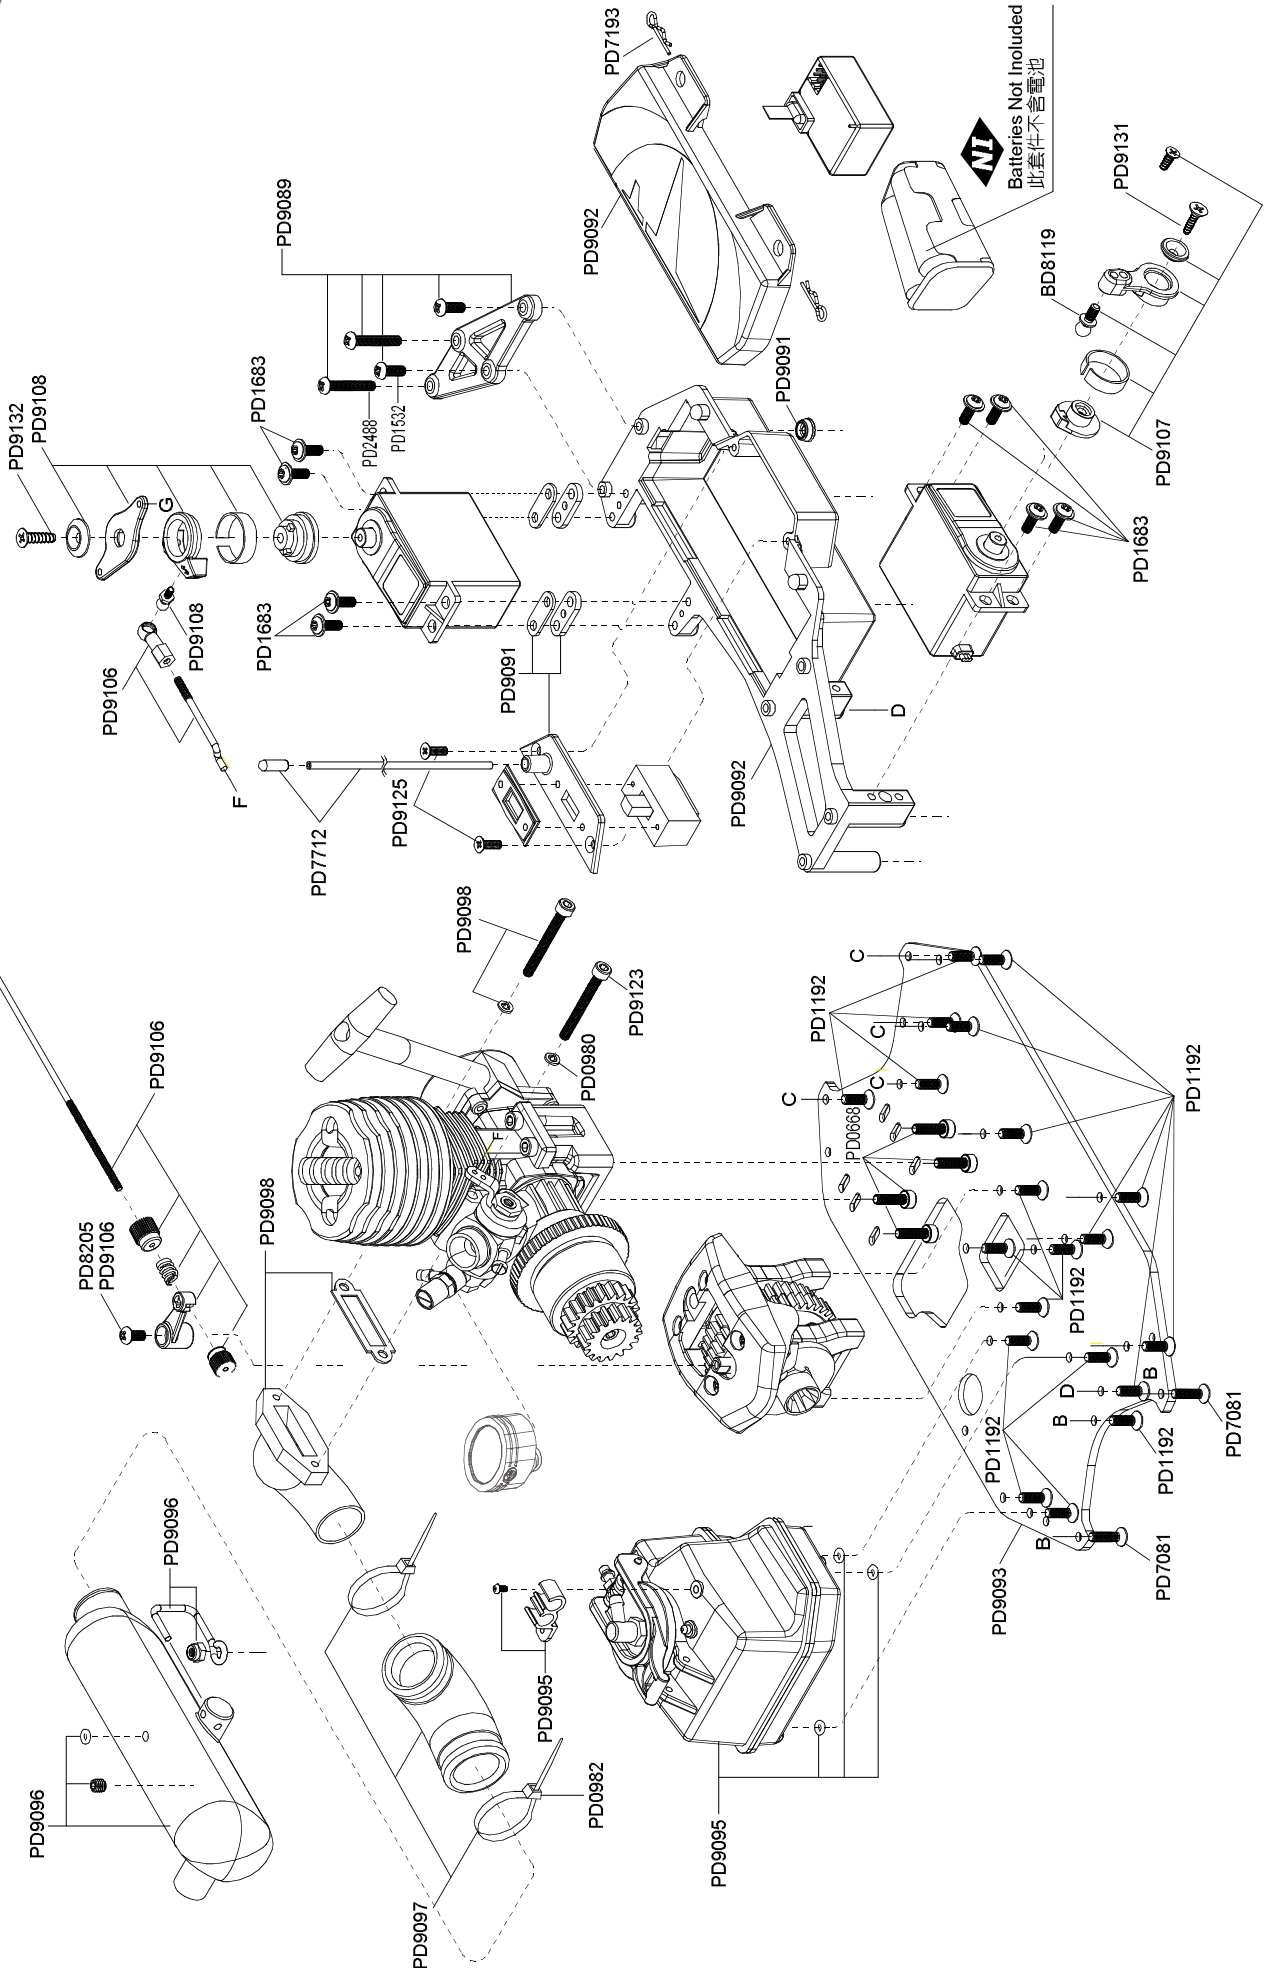

CHASSIS ASSEMBLY

Batteries Not Included
此套件不含電池

2 SPEED ASSEMBLY

BELLCRANK ASSEMBLY

SHOCK ASSEMBLY

ENGINE ASSEMBLY

TOMAHAWK VX PART LIST

PD7712 SHOCK CAP
天線

PD8088-1 SHOCK CAP
避震器上蓋

PD8093 SHOCK BLADDER
避震器空氣活門

PD8098 SHOCK PISTON SET
活塞

PD9051 DIFFERENTIAL CASE
差速器本體

PD9052 REAR BULK SET
後差速箱上下蓋組

PD9053 FRONT BULK SET
前差速箱上下蓋組

PD9054 OUTDRIVE CUP SET
傳動軸套

PD9055 DIFFERENTIAL GEAR SET
差速組齒輪

PD9057 DRIVE PINION SET 13T
差速小傘齒 (13T)

PD9058 DIFF SPUR GEAR 34T
差速大傘齒 (34T)

PD9059 ONE WAY BEARING SET
單向軸承座組

PD9060 1ST/2ND SPUR GEAR
主齒輪組

PD9061 2 SPD. CLUTCH HUB
兩段變速本體

PD9062 2 SPD. CLUTCH SET
甩片座組

PD9063 2 SPD. DRIVE SHAFT
兩段變速軸

PD9064 CTR DIFF. COVER
中差座上蓋

PD9065 CTR DIFF. MOUNT
中差座

PD9066 DISC BRAKE SET
剎車組

PD9067 2 SPD. CLUTCH BELL
離合器罩

PD9068 FLY WHEEL
飛輪組

PD9069 1ST/2ND PINION GEAR
離合器齒輪

PD9070 CLUTCH SHOE SET
離合器甩塊組

PD9071 ENGINE MOUNT
引擎固定座