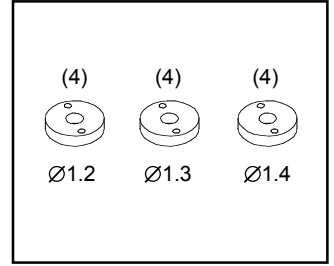

PD8098 SHOCK PISTON SET
活塞